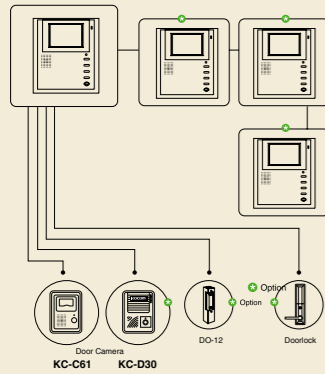

Multiple type Home Videophone

[Multi-entry Type Configuration]

Diagram

[KIV-102 / D102]

- 4" CRT B/W Handsfree VDP
- For single house & multi apartment, condominium & villa system (upto 450 houses) are available
- Up to 5 indoor units (4 monitor & 1 audio handset, KIP-603) and 2 front door cameras connection
- Internal call & conversation function between extended indoor units in a house
- Audio + video conversation with visitor
- Door open (front door & common gate) function
- Call & conversation function with guard master (KIP-120)
- Monitoring function from front door camera & common gate camera (KLP-100)
- Upto 4pcs of common gate cameras connection in a building
- KIV-102 : AC Type, KIV-D102 : DC type

Specifications

Model no.	KIV-102	KIV-D102
Power	Trans AC220V ± 10%	DC17V / AC24V (Dual voltage)
Power consumption	Max. 24W, Stand by 1W	
Assurance temperature	0°C~+50°C	
Communication systems	Two way hands free conversation	
CRT	4" Flat Tube	
Wiring	4wires (front door camera), 6wires (common gate camera)	
Max. wiring distance	Ø0.65 single cable : 50m, 5C-2V coaxial cable : 100m (front door camera)	
Mount type	Surface mount	
Dimension (mm)	190(W) x 216(H) x 48(D)	
Weight (Approx.)	1.6kg	
Camera connection	Front door camera	KC-C61, KC-D30 (metal pinhole), KC-MB20 (metal pinhole)
	Common gate camera	KLP-100, KLP-104, KLP-108, KLP-112 KLP-P100, KLP-P104, KLP-P108, KLP-P112

The product may include option or additional functions.

Dimension