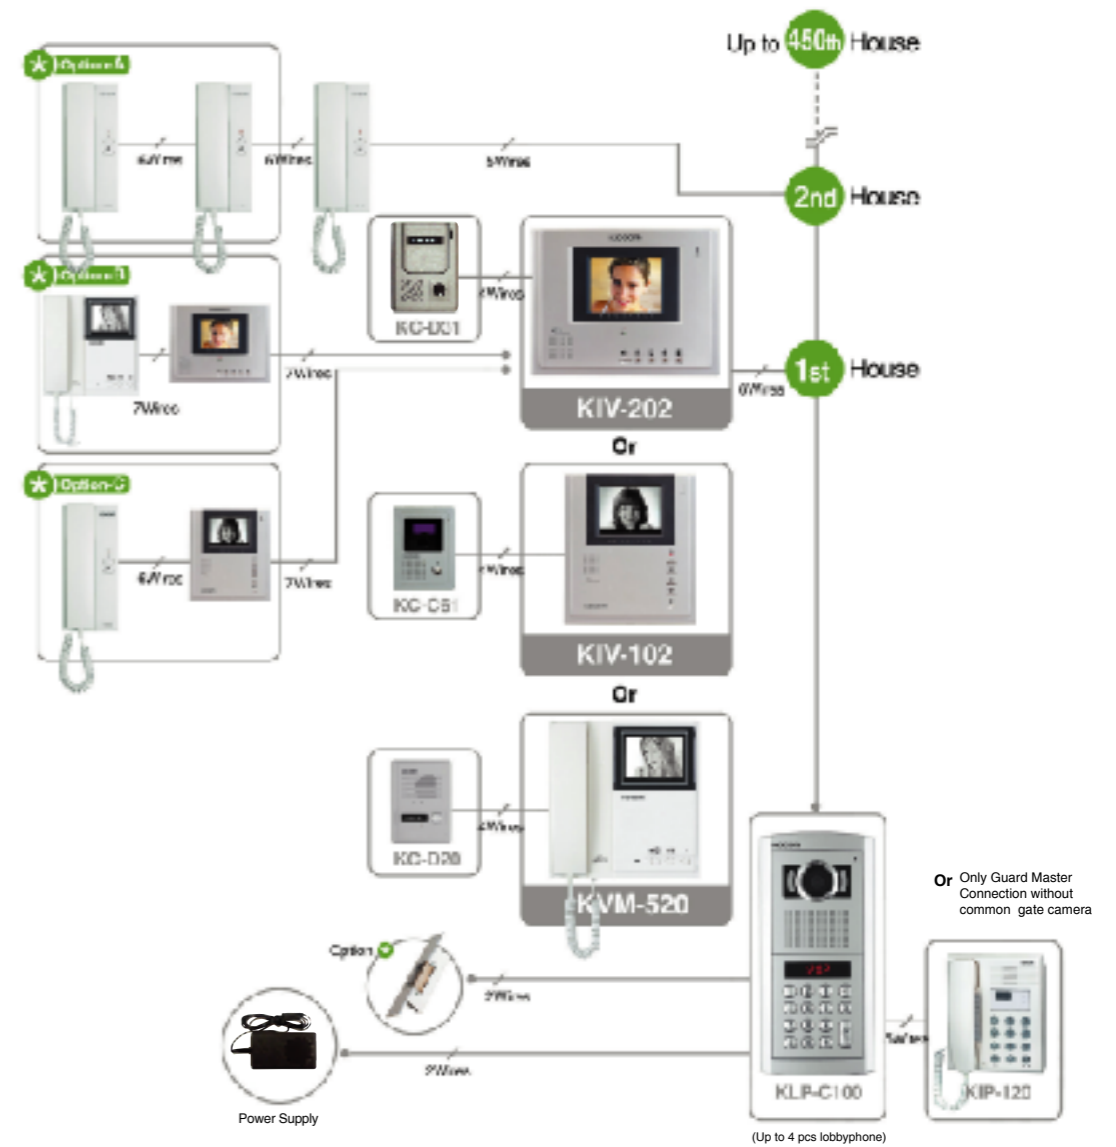

Multiple type Home Videophone

[Multi-entry Type Configuration]

Diagram

[KIV-102 / D102]

- 4" CRT B/W Handsfree VDP
- For single house & multi apartment, condominium & villa system (upto 450 houses) are available
- Up to 5 indoor units (4 monitor & 1 audio handset, KIP-603) and 2 front door cameras connection
- Internal call & conversation function between extended indoor units in a house
- Audio + video conversation with visitor
- Door open (front door & common gate) function
- Call & conversation function with guard master (KIP-120)
- Monitoring function from front door camera & common gate camera (KLP-100)
- Upto 4pcs of common gate cameras connection in a building
- KIV-102 : AC Type, KIV-D102 : DC type

Specifications

Model no.	KIV-102	KIV-D102
Power	Trans AC220V ± 10%	DC17V / AC24V (Dual voltage)
Power consumption	Max. 24W, Stand by 1W	
Assurance temperature	0°C~+50°C	
Communication systems	Two way hands free conversation	
CRT	4" Flat Tube	
Wiring	4wires (front door camera), 6wires (common gate camera)	
Max. wiring distance	Ø0.65 single cable : 50m, 5C-2V coaxial cable : 100m (front door camera)	
Mount type	Surface mount	
Dimension (mm)	190(W) x 216(H) x 48(D)	
Weight (Approx.)	1.6kg	
Camera connection	Front door camera	KC-C61, KC-D30 (metal pinhole), KC-MB20 (metal pinhole)
	Common gate camera	KLP-100, KLP-104, KLP-108, KLP-112 KLP-P100, KLP-P104, KLP-P108, KLP-P112

The product may include option or additional functions.

Dimension