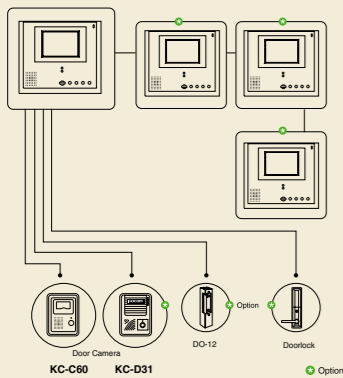

Multiple type Home Videophone

[Multi-entry Type Configuration]

Diagram

[KIV-202 / D202]

- 4" TFT LCD Color Handsfree VDP
- For single house & multi apartment, condominium & villa system (upto 450 houses) are available
- Up to 5 indoor units (4 monitor & 1 audio handset, KIP-603) and 2 front door cameras connection
- Internal call & conversation function between extended indoor units in a house
- Audio + video conversation with visitor
- Door open (front door & common gate) function
- Call & conversation function with guard master (KIP-120)
- Monitoring function from front door camera & common gate camera (KLP-C100)
- Upto 4pcs of common gate cameras connection in a building
- KIV-202 : AC Type, KIV-D202 : DC type

Specifications

Model no.	KIV-202	KIV-D202
Power	SMPS AC100V ~ AC240V	DC17V / AC24V (Dual voltage)
Power consumption	Max. 19W, Stand by 2W	
Assurance temperature	0°C~+50°C	
Communication systems	Two way hands free conversation	
TFT LCD	4" Color TFT LCD	
Wiring	4wires (front door camera), 6wires (common gate camera)	
Max. wiring distance	Ø 0.65 single cable : 50m, 5C-2V coaxial cable : 100m (front door camera)	
Mount type	Surface mount	
Dimension (mm)	237(W) x 199(H) x 39(D)	
Weight (Approx.)	1.5kg	
Camera connection	Front door camera	KC-C60, KC-D31 (metal pinhole), KC-MC20(metal pinhole)
	Common gate camera	KLP-C100, KLP-C104, KLP-C108, KLP-C112

The product may include option or additional functions.

Dimension