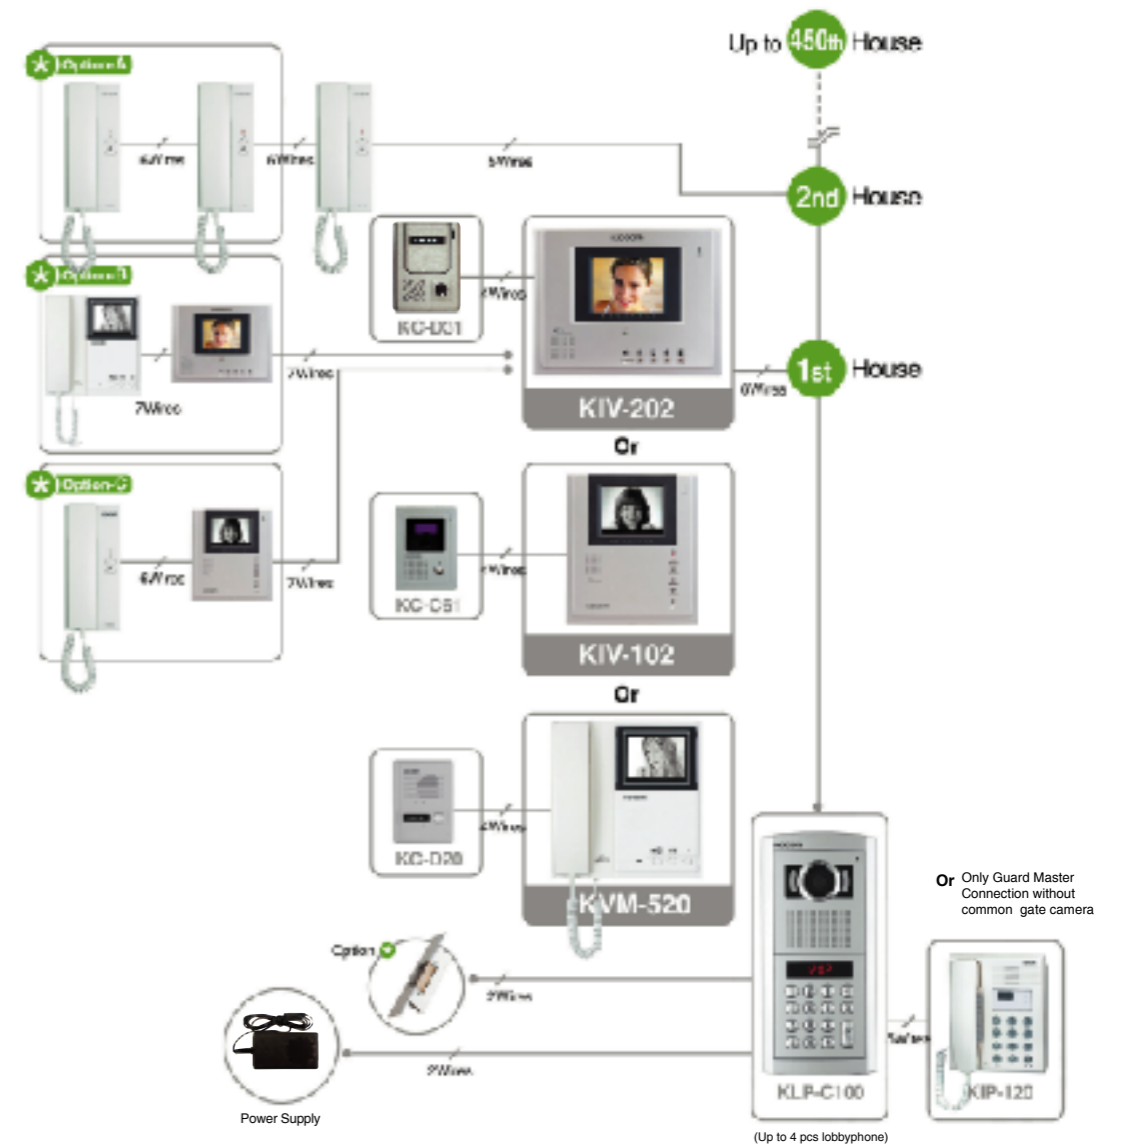

Multiple type Home Videophone

[Multi-entry Type Configuration]

Diagram

[KIV-202 / D202]

- 4" TFT LCD Color Handsfree VDP
- For single house & multi apartment, condominium & villa system (upto 450 houses) are available
- Up to 5 indoor units (4 monitor & 1 audio handset, KIP-603) and 2 front door cameras connection
- Internal call & conversation function between extended indoor units in a house
- Audio + video conversation with visitor
- Door open (front door & common gate) function
- Call & conversation function with guard master (KIP-120)
- Monitoring function from front door camera & common gate camera (KLP-C100)
- Upto 4pcs of common gate cameras connection in a building
- KIV-202 : AC Type, KIV-D202 : DC type

Specifications

Model no.	KIV-202	KIV-D202
Power	SMPS AC100V ~ AC240V	DC17V / AC24V (Dual voltage)
Power consumption	Max. 19W, Stand by 2W	
Assurance temperature	0°C~+50°C	
Communication systems	Two way hands free conversation	
TFT LCD	4" Color TFT LCD	
Wiring	4wires (front door camera), 6wires (common gate camera)	
Max. wiring distance	Ø 0.65 single cable : 50m, 5C-2V coaxial cable : 100m (front door camera)	
Mount type	Surface mount	
Dimension (mm)	237(W) x 199(H) x 39(D)	
Weight (Approx.)	1.5kg	
Camera connection	Front door camera	KC-C60, KC-D31 (metal pinhole), KC-MC20(metal pinhole)
	Common gate camera	KLP-C100, KLP-C104, KLP-C108, KLP-C112

The product may include option or additional functions.

Dimension